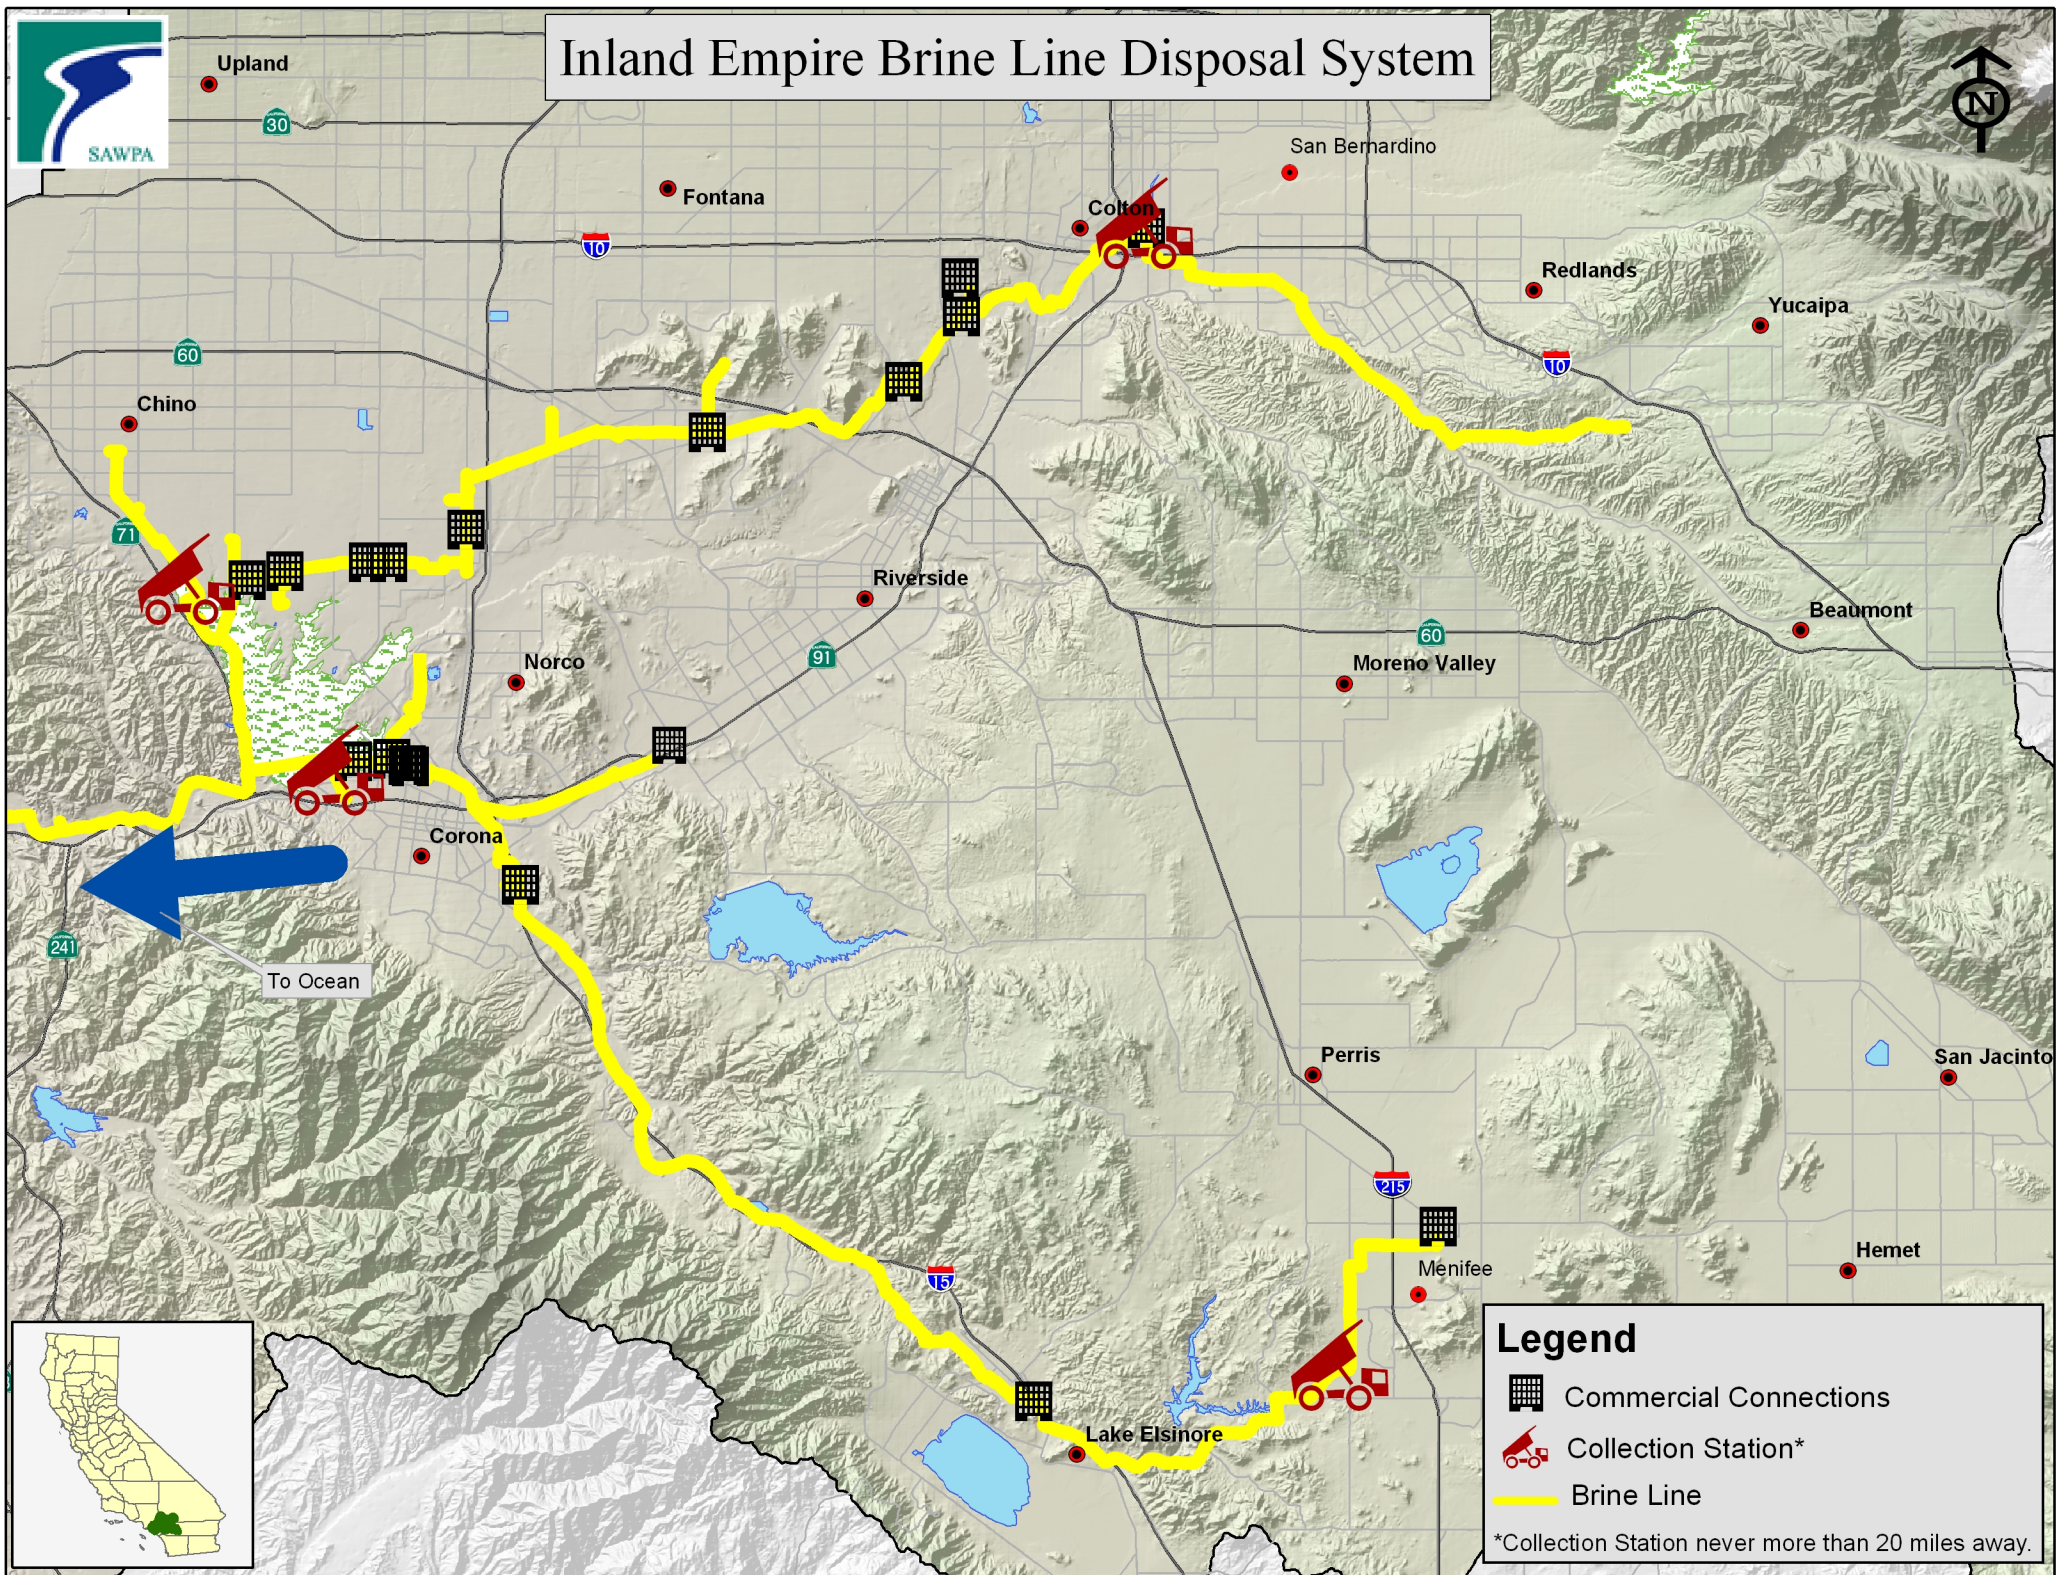

Inland Empire Brine Line Disposal System

Legend

-  Commercial Connections
-  Collection Station*
-  Brine Line

*Collection Station never more than 20 miles away.